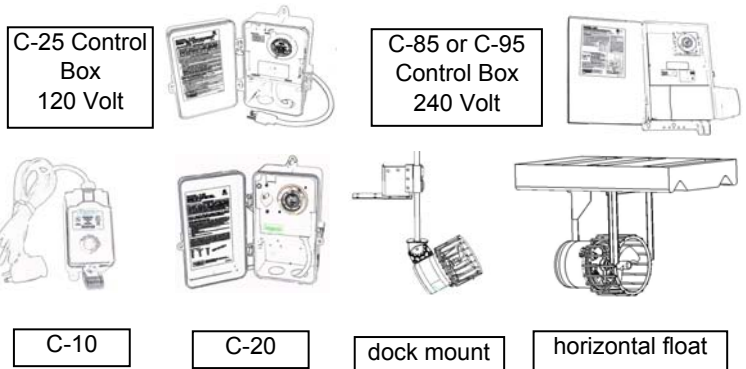

Part #	Description	Price
C-25	120Volt Timer Control	$234.75
C-85	240Volt Timer Control	$1,199.75
984428	C85 Receptacle cover plate (installations that do not allow accessible outlets)	$10.96
636400	Optional 3 point strain relief conversion kit for 16 gauge through 10 gauge cords	$103.40
C-95	240Volt Timer Control	$1,182.50
CA-3235	3 Phase Control for A Series Units	$1,950.00
C-10	Thermostat Control	$89.90
C-20	Thermostat/Timer Control	$185.70
243485	Dock Mount	$199.50
213001	Horizontal Float	$218.00

Freight Program

As an added incentive for distributors to stock Kasco equipment, we have a freight program to help cover some of the costs involved with shipping large orders. Any order over $10,000 will receive 50% off the freight charge and have the remainder of the freight added to the invoice, using our preferred freight carrier. This gives you half the freight free and allows you to take advantage of our shipping discount by having the freight prepaid and added to the invoice. If you choose to pick up or use another carrier, we will credit you 50% of the cost it would have been with our carrier. This free freight policy only applies to shipment to your location and does not involve drop shipments. The intention of the free freight program is to reward our STOCKING distributors.

IMPORTANT:

Prices in bold have cords with quick disconnects already installed

There will be a 10% restocking fee for returned orders. Items may not be returned after they have been in the water.

A $10.00 fee is added for any order Drop Shipped by Kasco. Also, a $5.00 fee is added for any order less than $50 (before tax and freight).

* Prices subject to change without notice and prices are not guaranteed for the entire year.