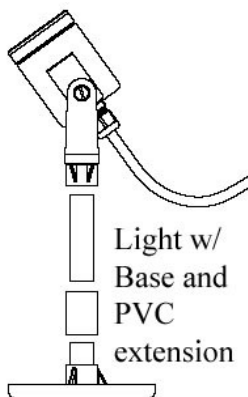

WaterGlow Submersible Landscape Light 12V, Single Phase

LL1020 Submersible Landscape Light with Base and 20' Power Cord

Operation

- ⇒ Light is installed in water feature and base is weighted for installation or removed and replaced with 1/2" PVC for in-ground installation.
- ⇒ Customer provided low voltage transformer takes in 120V and produces 12V power to illuminate the MR-16 halogen bulbs.
- ⇒ Light passes through the clear, tempered glass lens that can be positioned above or below the water surface to illuminate the feature.
- ⇒ The angle of the light can be adjusted and set using the brass set screws.

Quick Facts

- ⇒ Complete Package includes 1 Machined Bronze Fixture with 20' of STOW 3 Wire Power Cable, Clear 75W MR-16 Halogen Bulb and Clear Tempered Glass Window, Thermoplastic Mounting Bracket with Brass Screws, and Removable Thermoplastic Base
- ⇒ Machined Bronze Fixture
- ⇒ Built In Thermal Overload Protection
- ⇒ Built In Triple O-Ring Sealing
- ⇒ Requires Only 1" Submersion of Light Fixture Base with up to a 75W MR-16 Halogen Bulb
- ⇒ Customer Shall Supply a Properly Sized Low Voltage Transformer
- ⇒ Total Component Listed by ETL to meet UL and CSA Standards for In-Water Use
- ⇒ Bronze Construction of Exposed Metal; Salt Water Compatible
- ⇒ 3 Year Warranty
- ⇒ UPS Shippable
- ⇒ Energy Efficient, Low Voltage Lighting
- ⇒ Industrial Strength Design
- ⇒ Base can be Removed and Replaced with 1/2" PVC Pipe for In-Ground Installation or a 1/2" PVC Pipe Added as an Extension (PVC not included)

Standard Light w/ Base

Light w/ Base and PVC extension

Light w/ PVC Pipe for in-ground installation

PVC not included for these options

The bronze light fixture attaches to the bracket using brass set screws that can be tightened to set the proper fixture angle. The light bracket fits onto the removable base which can be weighted for installation or modified as in the above pictures using 1/2" PVC pipe.