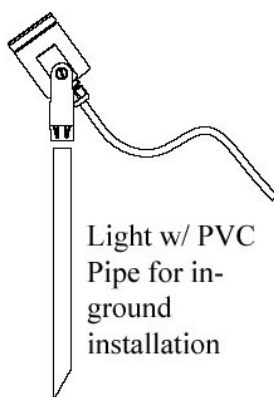

WaterGlow Submersible Landscape Light 12V, Single Phase

LL1020 Submersible Landscape Light with Base and 20' Power Cord

Operation

- ⇒ Light is installed in water feature and base is weighted for installation or removed and replaced with 1/2" PVC for in-ground installation.
- ⇒ Customer provided low voltage transformer takes in 120V and produces 12V power to illuminate the MR-16 halogen bulbs.
- ⇒ Light passes through the clear, tempered glass lens that can be positioned above or below the water surface to illuminate the feature.
- ⇒ The angle of the light can be adjusted and set using the brass set screws.

Quick Facts

- ⇒ Complete Package includes 1 Machined Bronze Fixture with 20' of STOW 3 Wire Power Cable, Clear 75W MR-16 Halogen Bulb and Clear Tempered Glass Window, Thermoplastic Mounting Bracket with Brass Screws, and Removable Thermoplastic Base
- ⇒ Machined Bronze Fixture
- ⇒ Built In Thermal Overload Protection
- ⇒ Built In Triple O-Ring Sealing
- ⇒ Requires Only 1" Submersion of Light Fixture Base with up to a 75W MR-16 Halogen Bulb
- ⇒ Customer Shall Supply a Properly Sized Low Voltage Transformer
- ⇒ Total Component Listed by ETL to meet UL and CSA Standards for In-Water Use
- ⇒ Bronze Construction of Exposed Metal; Salt Water Compatible
- ⇒ 3 Year Warranty
- ⇒ UPS Shippable
- ⇒ Energy Efficient, Low Voltage Lighting
- ⇒ Industrial Strength Design
- ⇒ Base can be Removed and Replaced with 1/2" PVC Pipe for In-Ground Installation or a 1/2" PVC Pipe Added as an Extension (PVC not included)

Standard Light w/ Base

Light w/ Base and PVC extension

Light w/ PVC Pipe for in-ground installation

PVC not included for these options

The bronze light fixture attaches to the bracket using brass set screws that can be tightened to set the proper fixture angle. The light bracket fits onto the removable base which can be weighted for installation or modified as in the above pictures using 1/2" PVC pipe.