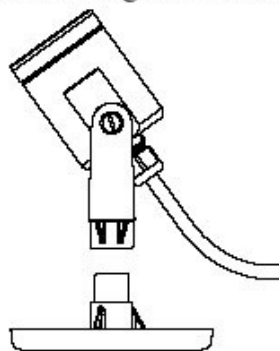

WaterGlow Submersible Landscape Light 12V, Single Phase

LL1020 Submersible Landscape Light with Base and 20' Power Cord

Operation

- ⇒ Light is installed in water feature and base is weighted for installation or removed and replaced with 1/2" PVC for in-ground installation.
- ⇒ Customer provided low voltage transformer takes in 120V and produces 12V power to illuminate the MR-16 halogen bulbs.
- ⇒ Light passes through the clear, tempered glass lens that can be positioned above or below the water surface to illuminate the feature.
- ⇒ The angle of the light can be adjusted and set using the brass set screws.

Quick Facts

- ⇒ Complete Package includes 1 Machined Bronze Fixture with 20' of STOW 3 Wire Power Cable, Clear 75W MR-16 Halogen Bulb and Clear Tempered Glass Window, Thermoplastic Mounting Bracket with Brass Screws, and Removable Thermoplastic Base
- ⇒ Machined Bronze Fixture
- ⇒ Built In Thermal Overload Protection
- ⇒ Built In Triple O-Ring Sealing
- ⇒ Requires Only 1" Submersion of Light Fixture Base with up to a 75W MR-16 Halogen Bulb
- ⇒ Customer Shall Supply a Properly Sized Low Voltage Transformer
- ⇒ Total Component Listed by ETL to meet UL and CSA Standards for In-Water Use
- ⇒ Bronze Construction of Exposed Metal; Salt Water Compatible
- ⇒ 3 Year Warranty
- ⇒ UPS Shippable
- ⇒ Energy Efficient, Low Voltage Lighting
- ⇒ Industrial Strength Design
- ⇒ Base can be Removed and Replaced with 1/2" PVC Pipe for In-Ground Installation or a 1/2" PVC Pipe Added as an Extension (PVC not included)

Standard Light w/ Base

Light w/ Base and PVC extension

Light w/ PVC Pipe for in-ground installation

PVC not included for these options

The bronze light fixture attaches to the bracket using brass set screws that can be tightened to set the proper fixture angle. The light bracket fits onto the removable base which can be weighted for installation or modified as in the above pictures using 1/2" PVC pipe.